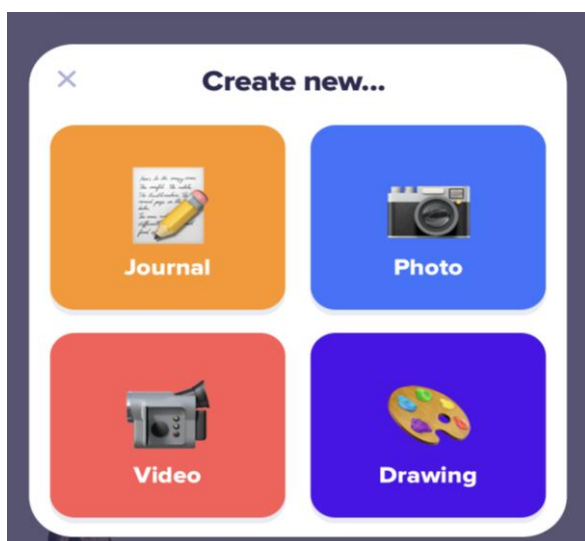

Principal: Miss R. Roberts

To Post Home Learning on Student Portfolios

Select the blue + icon to create a post. You can add photos, videos, writing or drawings for home learning. These are posted to the individual student portfolio. Teachers will check and approve these each day.