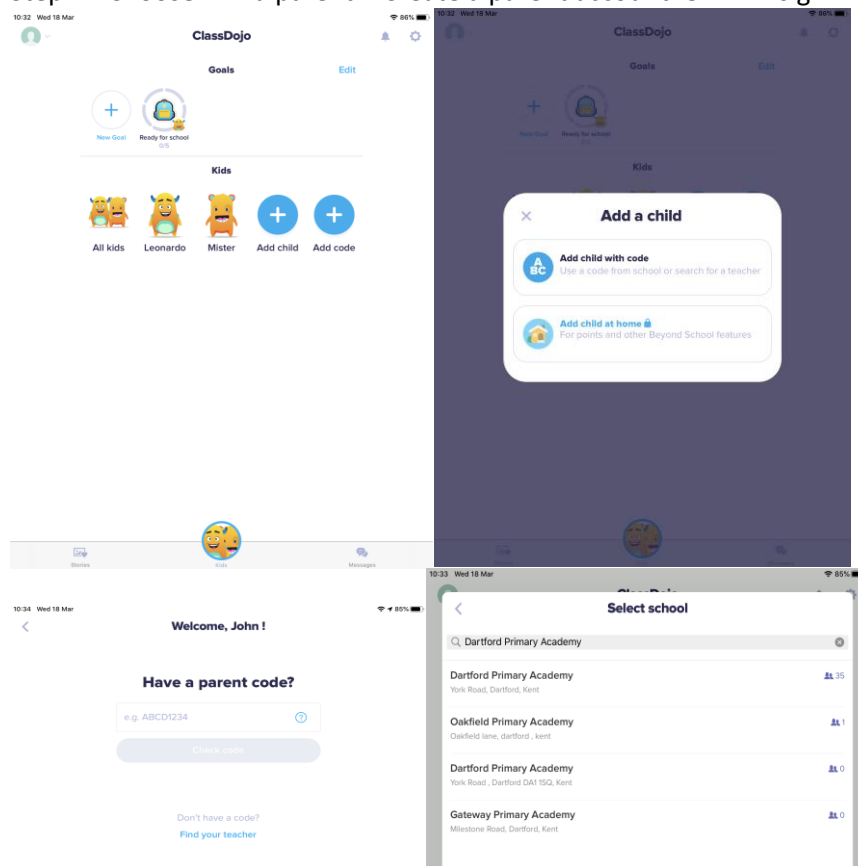

Telephone: 01322 224453
Website: www.dartfordprimary.org.uk

Principal: Miss R. Roberts

ClassDojo Login Support - iOS / Android device (phone or tablet)

Step 1 - Download the ClassDojo app.

Step 2 - Choose 'I'm a parent.' Create a parent account OR sign in with an existing account.