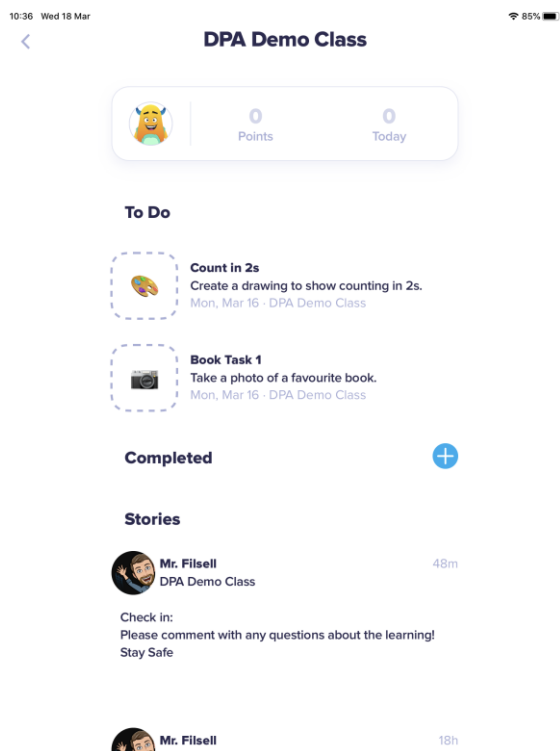

Principal: Miss R. Roberts

Switch account

-  **John Blogs**
Parent (You)
-  **Leonardo DiCaprio**
Student (Mr. Filsell: DPA Demo Class)
-  **Mister Filsell**
Student (Mr. Filsell: Orangutan Class)
-  **Declan Filsell**
Teacher

+ Add code from school

Log into another account

Step 4 - Select the user icon in the top corner. Select a child to view that child's account. (There is no need to use the QR code using this method).

Step 5 - Go into the class on the student account. View 'Stories' to see posts from teachers.